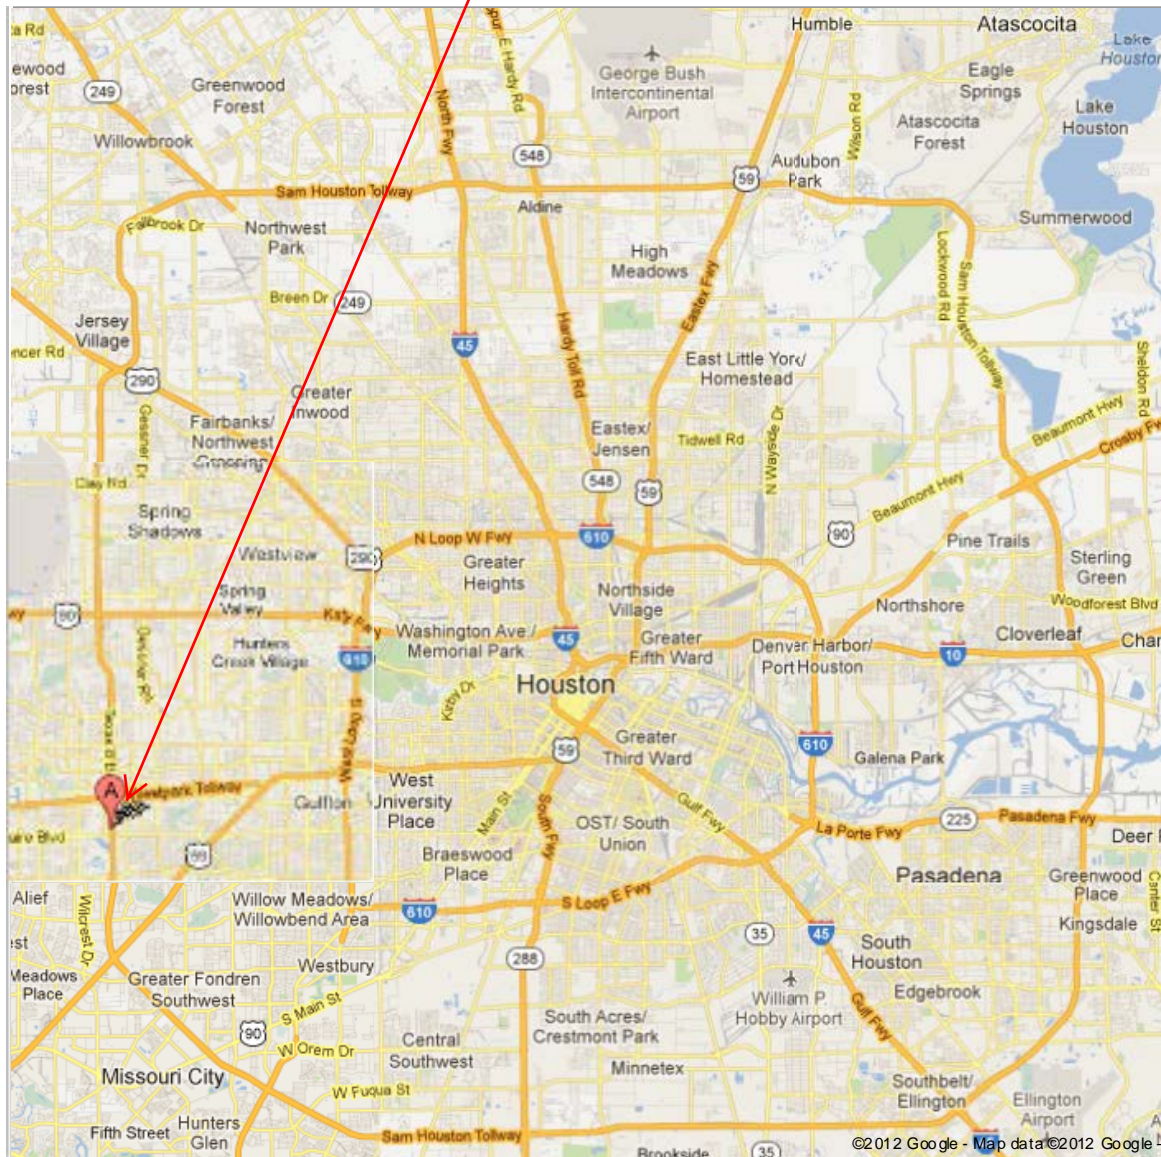

Available parking front and rear of hotel

Meeting room adjacent to lobby and front desk

Hampton Inn & Suites - Westchase  
Address **6440 W Sam Houston Pkwy S**  
**Houston, TX 77072**

Traveling **SOUTH** on Beltway 8 take Bellaire Blvd exit. Turn right onto Bellaire Blvd and proceed to Rogerdale Rd. Turn right onto Rogerdale Rd. to get to the Hampton Inn.

Traveling **NORTH** on Beltway 8 take Bellaire Blvd exit. Turn left onto Bellaire Blvd and proceed to Rogerdale Rd. Turn right onto Rogerdale Rd. to get to the Hampton Inn.